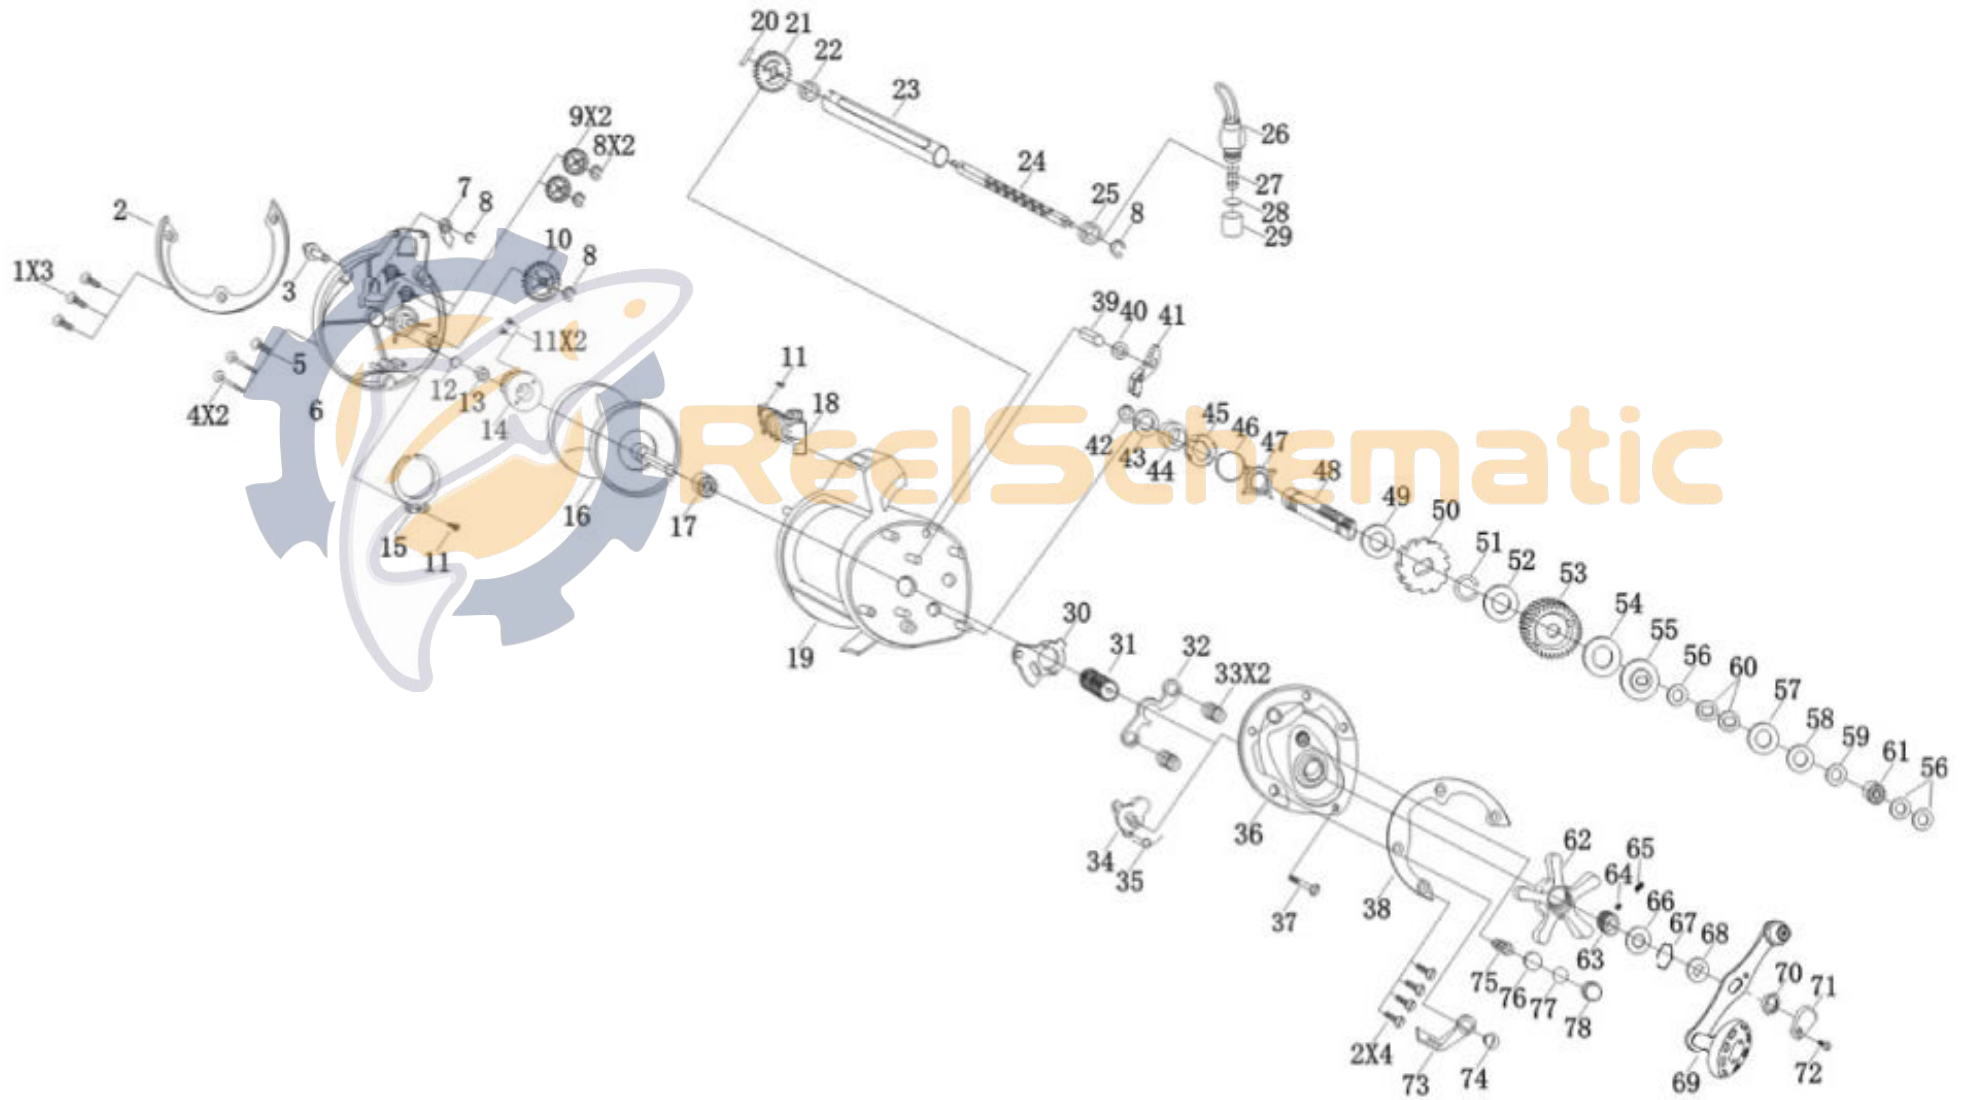

QUANTUM

Controller CN20LC

Controller CN20LC

Fin-Nor Controller CN20LC Reel Part List

Key #	Description	Qty	Part No.	Key #	Description	Qty	Part No.
1	Side Cover Screw - A	3	RI123-01	40	Anti Reverse Pawl Washer	1	RI081-01
2	Palm Side Cover Metal Ring	1	RI113-01	41	Anti reverse Pawl Assembly	1	RI363-01
3	Bait Click Lever	3	EI109-01	42	E-Clip	1	QW120-01
4	Side Cover Screw - C	2	RI050-01	43	Washer	1	FI035-01
5	Side Cover Screw - D	1	RI076-01	44	Crank Shaft Bushing	1	EI117-01
6	Palm Side Cover	1	RI024-02	45	Trip Ratchet	1	EI038-01
7	Bait Click Pawl	1	EI114-01	46	Trip Ratchet Spring	1	EI097-01
8	E-Clip	3	NE092-01	47	Trip Ratchet Spring Holder	1	EI103-01
9	Idle Gear	2	RI127-01	48	Crank Shaft	1	RI008-01
10	Oscillate Pinion Gear	1	RI152-01	49	Anti Reverse Washer	1	RI111-01
11	Screw	2	WW107-01	50	Anti Reverse Ratchet - A	1	FI083-01
12	Spool Shaft Washer	1	EI035-01	51	C-Clip	1	RI075-01
13	Bushing	1	EI017-01	52	Anti Reverse Ratchet Washer	1	RI059-01
14	Oscillate Drive Gear	1	RI112-01	53	Drive Gear	1	RI012-01
15	Spring Clip	1	EI110-01	54	Drive Disc -A	1	RI048-01
16	Spool Assembly	1	RI321-01	55	Drag "D" Washer - A	1	RI045-01
17	Ball Bearing	1	GI017-01	56	Drag Key Washer	2	RI060-01
18	Line Counter	1	RI155-01	57	Drag Disc "B"	1	RI038-01
19	Frame Assembly	1	RI301-02	58	Drag "D" Washer - B	1	RI035-01
20	Pin	1	RI093-01	59	Washer	1	RI126-01
21	Oscillate Pinion Gear	1	RI085-01	60	Spring "D" Washer	2	EI046-01
22	Worm Shaft Bushing A	1	RI067-01	61	Ball Bearing	1	RI058-01
23	Worm Shaft Guide	1	RI016-01	62	Star Drag	1	RI055-01
24	Worm Shaft	1	RI072-01	63	Click Ratchet	1	RI108-01
25	Wrom Shaft Bushing B	1	RI068-01	64	Click Pawl	1	RI103-01
26	Line Guide Carrier Asembly	1	RI347-01	65	Click Spring	1	RI141-01
27	Line Guide Pawl	1	EI006-01	66	Washer	1	RI121-01
28	Line Guide Pawl Washer	1	BV035-01	67	Clip Ring	1	RI022-01
29	Line Guide Pawl Washer Screw	1	EI007-01	68	Washer	1	RI046-01
30	Release Slider	1	EI093-01	69	Handle Assembly	1	RI318-02
31	Pinion Gear	1	RI011-01	70	Handle Nut	1	EI033-01
32	Pinion Yoke	1	EI025-01	71	Handle Nut Cap	1	RI145-01
33	Pinion Yoke Spring	2	EI040-01	72	Handle Screw	1	HI033-01
34	Release Slider Cam	1	EI141-01	73	Release Lever	1	LI114-02
35	Release Slider Cam Spring	1	EI104-01	74	Release Lever Screw	1	EI053-01
36	Gear Side Cover Asembly	1	RI324-02	75	Tension Knob Spring	1	RI105-01
37	Side Cover Screw - B	1	RI094-01	76	Spool Cushion Washer	1	EI082-01
38	Gear Side Cover Metal Ring	1	RI159-01	77	Spool Tension Washer	1	EI032-01
39	Anti Reverse Pawl Post	1	RI100-01	78	Spool Tension Knob	1	GI033-01